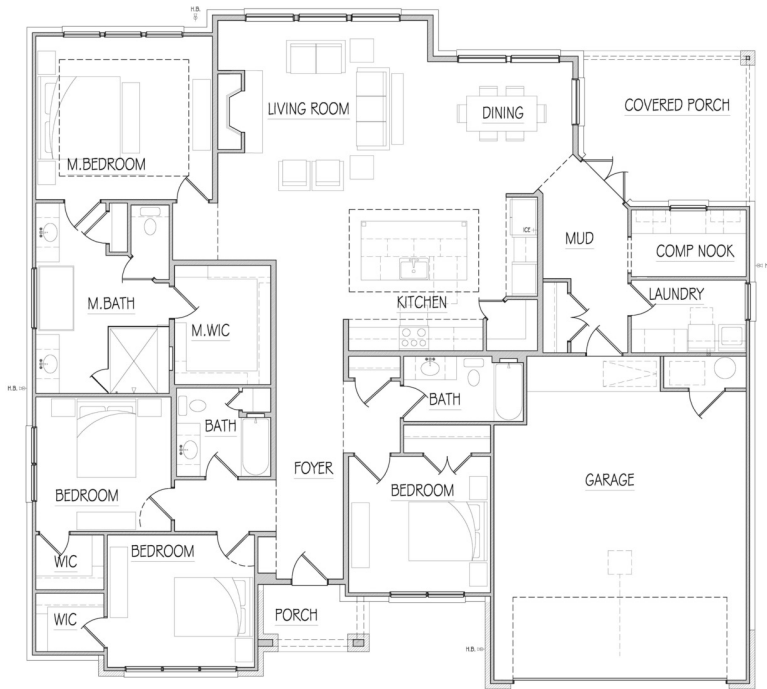

TRIGGER PLAN

CALL FOR PRICING

square
footage.....2,417

beds.....4

baths.....3

garage.....2 car

- Enhancements shown:
- Bronze Windows
 - Wood-look Garage Door