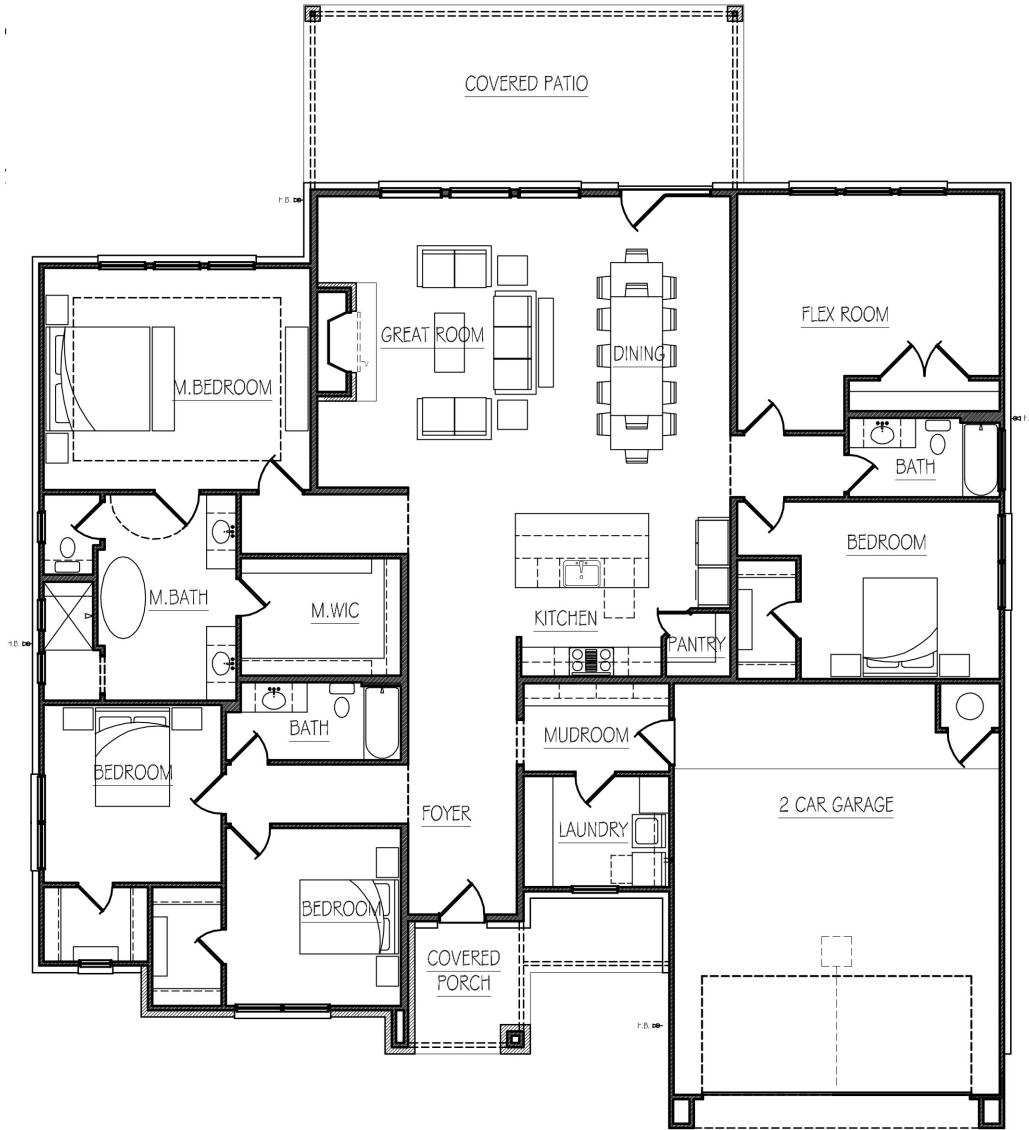

# THE LASSO

**STARTING FROM \$435,000**

square footage.....2,871

beds.....4

baths.....3

flex room.....1

garage.....2 / 3

5297 South 31<sup>st</sup> Street, Suite 109  
Temple, TX 76502  
(254-742-1072)

Notice: Arnold Design + Build reserves the right to change pricing and plan features without notice. Square footage is approximate. Renderings are created by an artist and may vary.