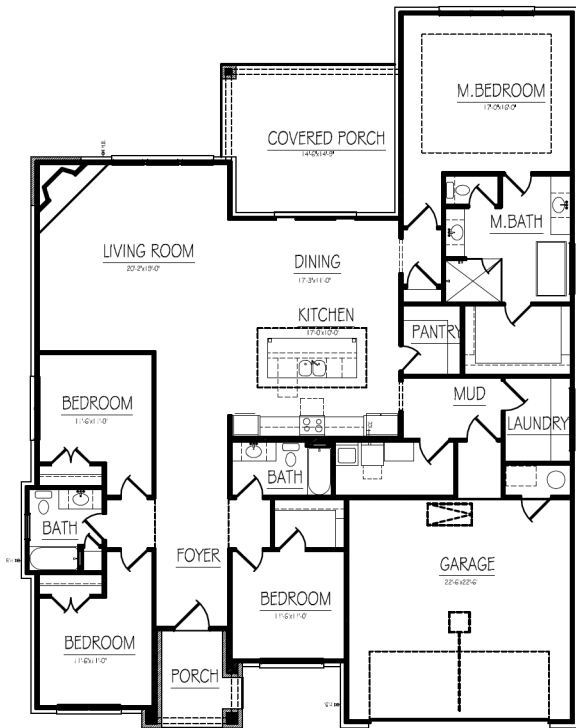

HORSESHOE PLAN

CALL FOR PRICING

square
footage.....2,550

beds.....4

baths.....3

Gar.....2

Enhancements shown:

- Lap siding